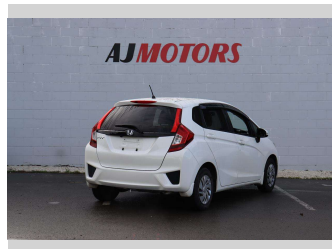

2013 Honda Fit 13G F-PACKAGE

Purchase Price **\$10,980**
Includes GST
 Excludes on-road costs of \$295

Finance may be available on this vehicle. Ask one of our friendly staff for more information.

Gain peace of mind with Mechanical Breakdown Insurance. **Ask us how.**

Body Style
4 door, Hatchback

Odometer
95,000 km

Engine
1300 cc, Internal Combustion

Fuel Type
Petrol

Transmission
Automatic, 2WD

Wheels
14", Hubcap

VIN
7AT08G2YX22021386

Interior
Black, Plastic