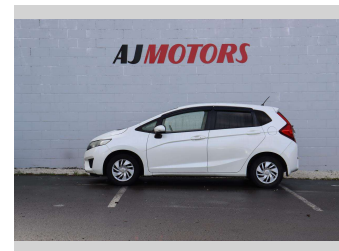

2013 Honda Fit 13G F-PACKAGE

Purchase Price **\$10,980**
Includes GST
 Excludes on-road costs of \$295

Finance may be available on this vehicle. Ask one of our friendly staff for more information.

Gain peace of mind with Mechanical Breakdown Insurance. **Ask us how.**

Body Style
4 door, Hatchback

Odometer
95,000 km

Engine
1300 cc, Internal Combustion

Fuel Type
Petrol

Transmission
Automatic, 2WD

Wheels
14", Hubcap

VIN
7AT08G2YX22021386

Interior
Black, Plastic