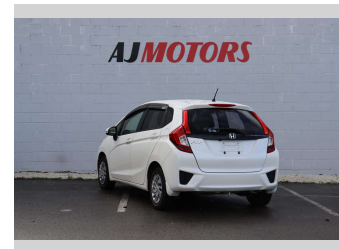

2013 Honda Fit 13G F-PACKAGE

Purchase Price **\$10,980**
Includes GST
 Excludes on-road costs of \$295

Finance may be available on this vehicle. Ask one of our friendly staff for more information.

Gain peace of mind with Mechanical Breakdown Insurance. **Ask us how.**

Body Style
4 door, Hatchback

Odometer
95,000 km

Engine
1300 cc, Internal Combustion

Fuel Type
Petrol

Transmission
Automatic, 2WD

Wheels
14", Hubcap

VIN
7AT08G2YX22021386

Interior
Black, Plastic