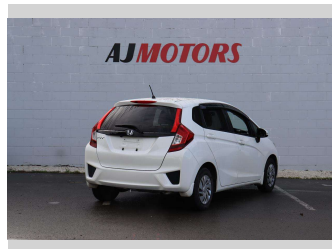

2013 Honda Fit 13G F-PACKAGE

Purchase Price **\$9,988**
Includes GST
 Excludes on-road costs of \$295

Finance may be available on this vehicle. Ask one of our friendly staff for more information.

Gain peace of mind with Mechanical Breakdown Insurance. **Ask us how.**

Body Style
4 door, Hatchback

Odometer
95,000 km

Engine
1300 cc, Internal Combustion

Fuel Type
Petrol

Transmission
Automatic, 2WD

Wheels
14", Hubcap

VIN
7AT08G2YX22021386

Interior
Black, Plastic