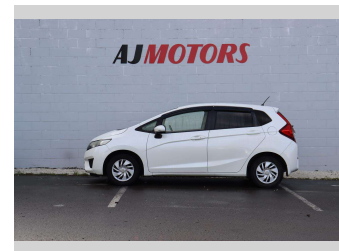

2013 Honda Fit 13G F-PACKAGE

Purchase Price **\$9,988**
Includes GST
 Excludes on-road costs of \$295

Finance may be available on this vehicle. Ask one of our friendly staff for more information.

Gain peace of mind with Mechanical Breakdown Insurance. **Ask us how.**

Body Style
4 door, Hatchback

Odometer
95,000 km

Engine
1300 cc, Internal Combustion

Fuel Type
Petrol

Transmission
Automatic, 2WD

Wheels
14", Hubcap

VIN
7AT08G2YX22021386

Interior
Black, Plastic