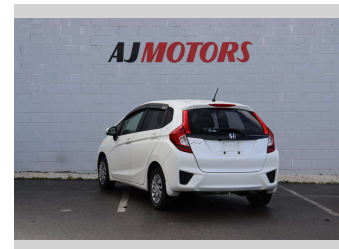

2013 Honda Fit 13G F-PACKAGE

Purchase Price **\$9,988**
Includes GST
 Excludes on-road costs of \$295

Finance may be available on this vehicle. Ask one of our friendly staff for more information.

Gain peace of mind with Mechanical Breakdown Insurance. **Ask us how.**

Body Style
4 door, Hatchback

Odometer
95,000 km

Engine
1300 cc, Internal Combustion

Fuel Type
Petrol

Transmission
Automatic, 2WD

Wheels
14", Hubcap

VIN
7AT08G2YX22021386

Interior
Black, Plastic