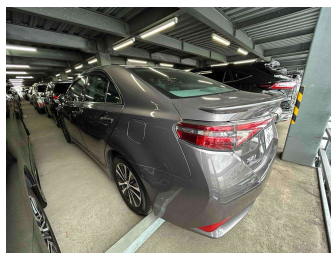

# 2014 Toyota Sai S C PACKAGE

**Purchase Price** **POA**  
Includes GST, Registration & Licensing

Finance may be available on this vehicle. Ask one of our friendly staff for more information.

Gain peace of mind with Mechanical Breakdown Insurance. **Ask us how.**

**Top features**

None Listed

Body Style

-

Odometer

**64,000 km**

Engine

**2400 cc**