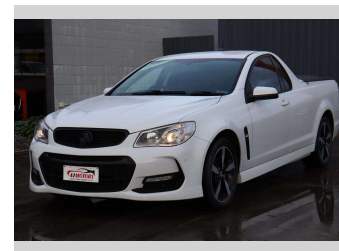

2017 Holden Ute SV6 VF

Purchase Price **\$35,988**

Includes GST
Excludes on-road costs of \$295

Finance may be available on this vehicle. Ask one of our friendly staff for more information.

Gain peace of mind with Mechanical Breakdown Insurance. **Ask us how.**

Body Style
2 door, Ute

Odometer
58,700 km

Engine
3564 cc, Internal Combustion

Fuel Type
Petrol

Transmission
Automatic, Rear Wheel

Wheels
18", Factory Alloys

VIN
6G1FB4E33HL324001

Interior
Black, Plastic

Safety

Based on 2023 VSRR rating

Reg No.
PCN192

Ext Colour
White

History
Ex-Overseas, 1 owner

Seats
2 seats, Leather

CO2 Emissions
★★★★☆☆
236 grams/km

Energy Economy
★★★★☆☆
Annual fuel cost of \$3,960