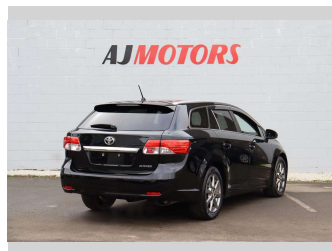

2013 Toyota Avensis 2.0L Cruise control

Purchase Price **\$10,980**

Includes GST
Excludes on-road costs of \$695

Finance may be available on this vehicle. Ask one of our friendly staff for more information.

Body Style
4 door, Station Wagon

Odometer
114,700 km

Engine
2000 cc, Internal Combustion

Fuel Type
Petrol

Transmission
Automatic, 2WD

Wheels
17", Factory Alloys

VIN
7AT0H63MX24008359

Interior
Beige, Plastic