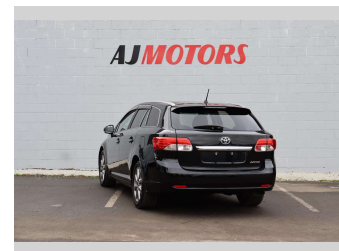

2013 Toyota Avensis 2.0L Cruise control

Purchase Price **\$10,980**

Includes GST
Excludes on-road costs of \$695

Finance may be available on this vehicle. Ask one of our friendly staff for more information.

Body Style
4 door, Station Wagon

Odometer
114,700 km

Engine
2000 cc, Internal Combustion

Fuel Type
Petrol

Transmission
Automatic, 2WD

Wheels
17", Factory Alloys

VIN
7AT0H63MX24008359

Interior
Beige, Plastic