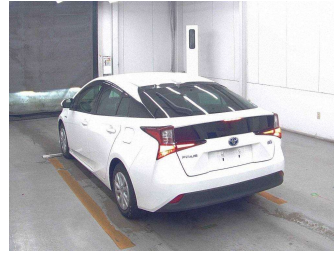

2020 Toyota Prius

Purchase Price **POA**
Includes GST, Registration & Licensing

Finance may be available on this vehicle. Ask one of our friendly staff for more information.

Gain peace of mind with Mechanical Breakdown Insurance. **Ask us how.**

Top features

None Listed

Body Style
-

Odometer
112,860 km

Engine
1800 cc

Fuel Type
Hybrid

Transmission
CVT

Wheels
-

VIN
-

Interior
-

Safety

Based on 2023 VSRR rating

Reg No.
-

Ext Colour
White

History
Ex-Overseas

Seats
-

CO2 Emissions
★★★★☆
85 grams/km

Energy Economy
★★★★☆
Annual fuel cost of $1,410
3.6L per 100km

Cost per year is an estimate based on petrol price of $2.80 per litre and an average distance of 14000 km. Emissions and Energy Economy figures standardised to 3P WLTP.

Stock ID: 23221

AJ Motors East Tamaki | Phone 0800 566 789 | Email easttamaki@ajmotors.co.nz
53 Springs Road, East Tamaki, Auckland 2013, New Zealand
www.ajmotors.co.nz