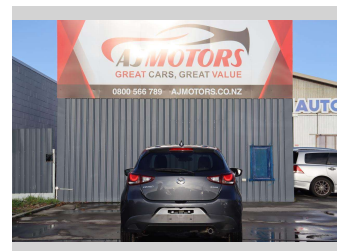

2015 Mazda Demio 13S L Package

Purchase Price **\$12,980**

Includes GST
Excludes on-road costs of \$695

Finance may be available on this vehicle. Ask one of our friendly staff for more information.

Gain peace of mind with Mechanical Breakdown Insurance. **Ask us how.**