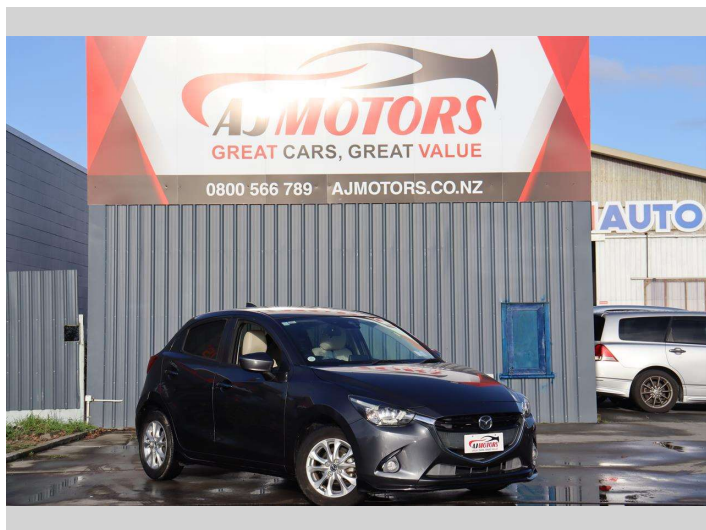

2015 Mazda Demio 13S L Package

Purchase Price **\$12,980**

Includes GST
Excludes on-road costs of \$695

Finance may be available on this vehicle. Ask one of our friendly staff for more information.

Gain peace of mind with Mechanical Breakdown Insurance. **Ask us how.**

Body Style
4 door, Hatchback

Odometer
87,600 km

Engine
1300 cc, Internal Combustion

Fuel Type
Petrol

Transmission
Automatic

Wheels
15", Factory Alloys

VIN
7AT0C12HX24127730

Interior
Black, Cloth