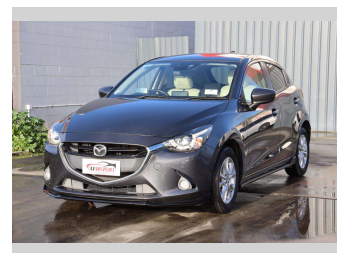

2015 Mazda Demio 13S L Package

Purchase Price **\$12,980**

Includes GST
Excludes on-road costs of \$695

Finance may be available on this vehicle. Ask one of our friendly staff for more information.

Gain peace of mind with Mechanical Breakdown Insurance. **Ask us how.**

Top features

- » ABS
- » Air Conditioning
- » Alloy Wheels
- » Auto air-condition
- » Auto headlight
- » Bluetooth
- » Central Locking
- » Central Locking
- » Child seat anchor poin...
- » Dynamic Chassis Contro...
- » Fog Lights
- » Inside rear view mirro...
- » i-Stop
- » Keyless entry
- » Leather Seats
- » Multi-function steerin...
- » Power window
- » Push button start

Body Style
4 door, Hatchback

Odometer
87,600 km

Engine
1300 cc, Internal Combustion

Fuel Type
Petrol

Transmission
Automatic

Wheels
15", Factory Alloys

VIN
7AT0C12HX24127730

Interior
Black, Cloth

Safety

Based on 2023 UCSR rating for 14-21 models

Reg No.
-

Ext Colour
Grey

History
Ex-Overseas

Seats
5 seats, Leather

CO2 Emissions
★★★★☆
116 grams/km

Energy Economy
★★★★☆☆