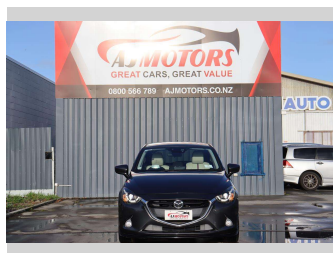

2015 Mazda Demio 13S L Package

Purchase Price **\$12,980**

Includes GST
Excludes on-road costs of \$695

Finance may be available on this vehicle. Ask one of our friendly staff for more information.

Gain peace of mind with Mechanical Breakdown Insurance. **Ask us how.**