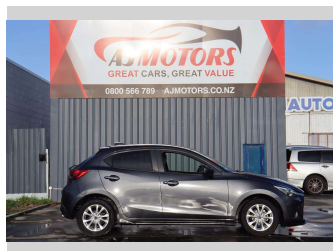

2015 Mazda Demio 13S L Package

Purchase Price **\$12,980**

Includes GST
Excludes on-road costs of \$695

Finance may be available on this vehicle. Ask one of our friendly staff for more information.

Gain peace of mind with Mechanical Breakdown Insurance. **Ask us how.**