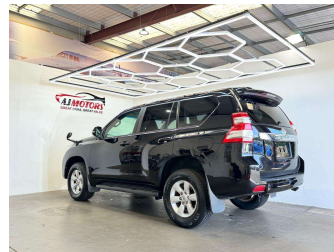

# 2015 Toyota Land Cruiser Prado TX

**Purchase Price** **POA**  
Includes GST, Registration & Licensing

Finance may be available on this vehicle. Ask one of our friendly staff for more information.

Gain peace of mind with Mechanical Breakdown Insurance. **Ask us how.**

Body Style  
**5 door, RV/SUV**

Odometer  
**76,677 km**

Engine  
**2754 cc, Internal Combustion**

Fuel Type  
**Diesel**

Transmission  
**Automatic, 4WD**

Wheels  
**17", Factory Alloys**

VIN  
**7AT0H60HX24002657**