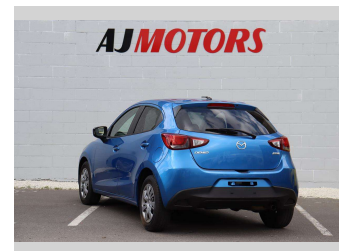

# 2015 Mazda Demio 13S L Package

**Purchase Price** **\$10,987**  
Includes GST  
 Excludes on-road costs of \$695

Finance may be available on this vehicle. Ask one of our friendly staff for more information.

**Body Style**  
**4 door, Hatchback**

**Odometer**  
**80,293 km**

**Engine**  
**1300 cc, Internal Combustion**

**Fuel Type**  
**Petrol**

**Transmission**  
**Automatic, Front Wheel**

**Wheels**  
**15", Hubcap**