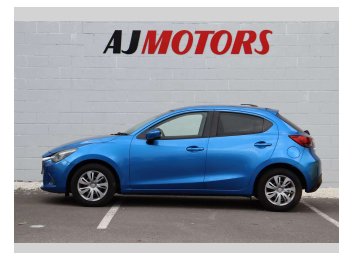

# 2015 Mazda Demio 13S L Package

**Purchase Price** **\$10,987**  
Includes GST  
 Excludes on-road costs of \$695

Finance may be available on this vehicle. Ask one of our friendly staff for more information.

**Body Style**  
**4 door, Hatchback**

**Odometer**  
**80,293 km**

**Engine**  
**1300 cc, Internal Combustion**

**Fuel Type**  
**Petrol**

**Transmission**  
**Automatic, Front Wheel**

**Wheels**  
**15", Hubcap**