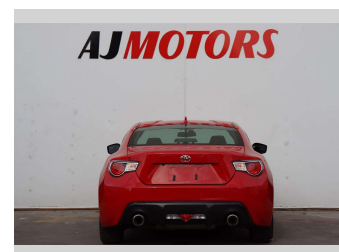

2015 Toyota 86 GT

Purchase Price **\$23,980**

Includes GST
Excludes on-road costs of \$695

Finance may be available on this vehicle. Ask one of our friendly staff for more information.

Gain peace of mind with Mechanical Breakdown Insurance. **Ask us how.**

Body Style
2 door, Coupe

Odometer
80,900 km

Engine
2000 cc, Internal Combustion

Fuel Type
Petrol

Transmission
Paddle Shift, Rear Wheel

Wheels
17", Factory Alloys

VIN
7AT0H65RX24054335

Interior
Black, Plastic