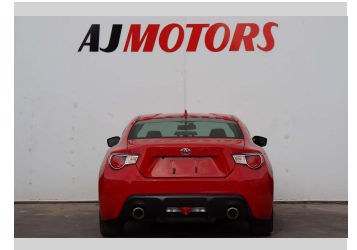

2015 Toyota 86 GT

Purchase Price **\$22,988**

Includes GST
Excludes on-road costs of \$695

Finance may be available on this vehicle. Ask one of our friendly staff for more information.

Gain peace of mind with Mechanical Breakdown Insurance. **Ask us how.**

Body Style
2 door, Coupe

Odometer
80,900 km

Engine
2000 cc, Internal Combustion

Fuel Type
Petrol

Transmission
Paddle Shift, Rear Wheel

Wheels
17", Factory Alloys

VIN
7AT0H65RX24054335

Interior
Black, Plastic