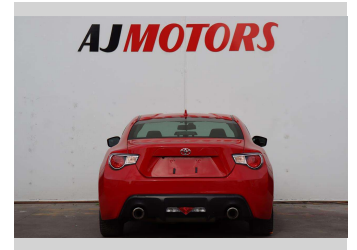

2015 Toyota 86 GT

Purchase Price **\$20,987**

Includes GST
Excludes on-road costs of \$695

Finance may be available on this vehicle. Ask one of our friendly staff for more information.

Gain peace of mind with Mechanical Breakdown Insurance. **Ask us how.**

Body Style
2 door, Coupe

Odometer
80,900 km

Engine
2000 cc, Internal Combustion

Fuel Type
Petrol

Transmission
Paddle Shift, Rear Wheel

Wheels
17", Factory Alloys

VIN
7AT0H65RX24054335

Interior
Black, Plastic