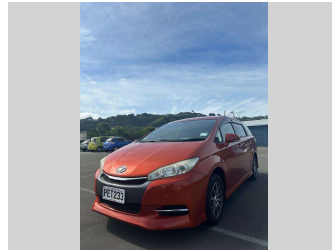

# 2013 Toyota Wish

**Purchase Price** **\$12,980**

Includes GST  
Excludes on-road costs of \$695

Finance may be available on this vehicle. Ask one of our friendly staff for more information.

Gain peace of mind with Mechanical Breakdown Insurance. **Ask us how.**

Body Style  
**5 door, MPV**

Odometer  
**102,066 km**

Engine  
**1790 cc, Internal Combustion**

Fuel Type  
**Petrol**

Transmission  
**Automatic, Front Wheel**

Wheels  
**15", Factory Alloys**

VIN  
**7AT0H64BX22004207**

Interior  
**Black, Plastic**

Safety

Based on 2023 VSRR rating

Reg No.  
**PET233**

Ext Colour  
**Orange**

History  
**Ex-Overseas, 1 owner**

Seats  
**7 seats, Fabric**

CO2 Emissions  
**★★★★☆**  
**167 grams/km**