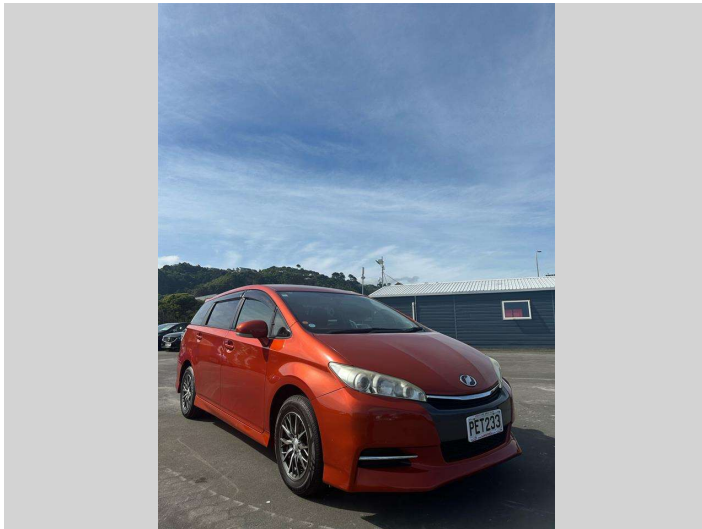

# 2013 Toyota Wish

**Purchase Price** **\$12,980**

Includes GST  
Excludes on-road costs of \$695

Finance may be available on this vehicle. Ask one of our friendly staff for more information.

Gain peace of mind with Mechanical Breakdown Insurance. **Ask us how.**

Body Style  
**5 door, MPV**

Odometer  
**102,066 km**

Engine  
**1790 cc, Internal Combustion**

Fuel Type  
**Petrol**

Transmission  
**Automatic, Front Wheel**

Wheels  
**15", Factory Alloys**

VIN  
**7AT0H64BX22004207**

Interior  
**Black, Plastic**

Safety

Based on 2023 VSRR rating

Reg No.  
**PET233**

Ext Colour  
**Orange**

History  
**Ex-Overseas, 1 owner**

Seats  
**7 seats, Fabric**

CO2 Emissions  
**★★★★☆**  
**167 grams/km**