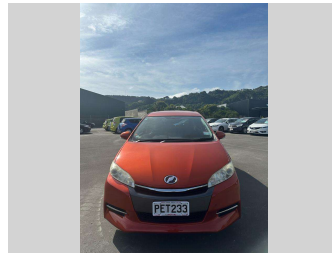

# 2013 Toyota Wish

**Purchase Price** **\$12,980**

Includes GST  
Excludes on-road costs of \$695

Finance may be available on this vehicle. Ask one of our friendly staff for more information.

Gain peace of mind with Mechanical Breakdown Insurance. **Ask us how.**

Body Style  
**5 door, MPV**

Odometer  
**102,066 km**

Engine  
**1790 cc, Internal Combustion**

Fuel Type  
**Petrol**

Transmission  
**Automatic, Front Wheel**

Wheels  
**15", Factory Alloys**

VIN  
**7AT0H64BX22004207**