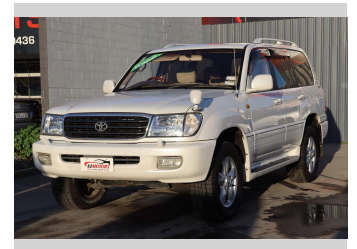

2001 Toyota Land Cruiser VX LIMITED High Spec

Purchase Price **\$35,988**

Includes GST
Excludes on-road costs of \$295

Finance may be available on this vehicle. Ask one of our friendly staff for more information.

Body Style
4 door, RV/SUV

Odometer
235,600 km

Engine
4160 cc, Internal Combustion

Fuel Type
Diesel

Transmission
Automatic

Wheels
18", Factory Alloys

VIN
7AT0H60HX21023183

Interior
Beige, Plastic