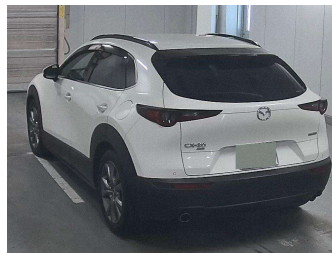

2019 Mazda CX-30 20S PROACTIVE TOURING

Purchase Price **POA**
Includes GST, Registration & Licensing

Finance may be available on this vehicle. Ask one of our friendly staff for more information.

Gain peace of mind with Mechanical Breakdown Insurance. **Ask us how.**

Top features
None Listed

Body Style
-

Odometer
107,674 km

Engine
2000 cc

Fuel Type
Petrol

Transmission
CVT

Wheels
-

VIN
-