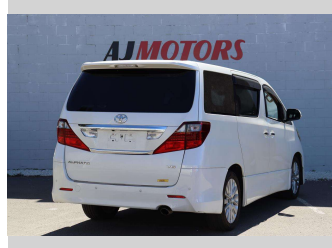

2009 Toyota Alphard 350S Sunroof

Purchase Price **\$16,980**
Includes GST
 Excludes on-road costs of \$695

Finance may be available on this vehicle. Ask one of our friendly staff for more information.

Gain peace of mind with Mechanical Breakdown Insurance. **Ask us how.**

Body Style
4 door, Van

Odometer
115,440 km

Engine
3500 cc, Internal Combustion

Fuel Type
Petrol

Transmission
Automatic, 2WD

Wheels
18", Factory Alloys

VIN
7AT0H64EX24025056

Interior
Black