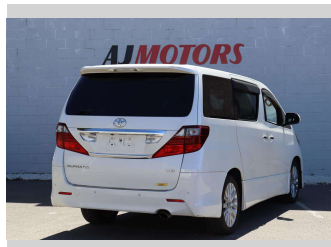

2009 Toyota Alphard 350S Sunroof

Purchase Price **\$16,980**
Includes GST
Excludes on-road costs of \$695

Finance may be available on this vehicle. Ask one of our friendly staff for more information.

Gain peace of mind with Mechanical Breakdown Insurance. **Ask us how.**

Body Style
4 door, Van

Odometer
115,440 km

Engine
3500 cc, Internal Combustion

Fuel Type
Petrol

Transmission
Automatic, 2WD

Wheels
18", Factory Alloys

VIN
7AT0H64EX24025056

Interior
Black