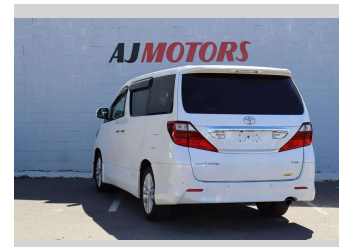

2009 Toyota Alphard 350S Sunroof

Purchase Price **\$16,980**
Includes GST
Excludes on-road costs of \$695

Finance may be available on this vehicle. Ask one of our friendly staff for more information.

Gain peace of mind with Mechanical Breakdown Insurance. **Ask us how.**

Body Style
4 door, Van

Odometer
115,440 km

Engine
3500 cc, Internal Combustion

Fuel Type
Petrol

Transmission
Automatic, 2WD

Wheels
18", Factory Alloys

VIN
7AT0H64EX24025056

Interior
Black