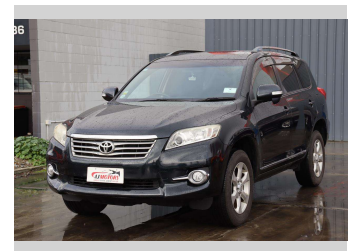

# 2011 Toyota Vanguard 240G 7 Seater

**Purchase Price** **\$17,980**

Includes GST  
Excludes on-road costs of \$695

Finance may be available on this vehicle. Ask one of our friendly staff for more information.

Body Style  
**4 door, RV/SUV**

Odometer  
**64,600 km**

Engine  
**2362 cc, Internal Combustion**

Fuel Type  
**Petrol**

Transmission  
**Automatic**

Wheels  
**17", Factory Alloys**

VIN  
**7AT0H65BX24190850**