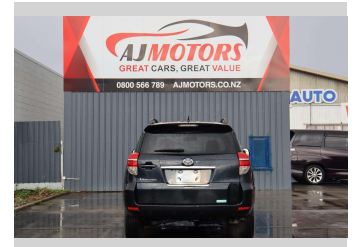

# 2011 Toyota Vanguard 240G 7 Seater

**Purchase Price** **\$17,980**

Includes GST  
Excludes on-road costs of \$695

Finance may be available on this vehicle. Ask one of our friendly staff for more information.

Body Style  
**4 door, RV/SUV**

Odometer  
**64,600 km**

Engine  
**2362 cc, Internal Combustion**

Fuel Type  
**Petrol**

Transmission  
**Automatic**

Wheels  
**17", Factory Alloys**

VIN  
**7AT0H65BX24190850**