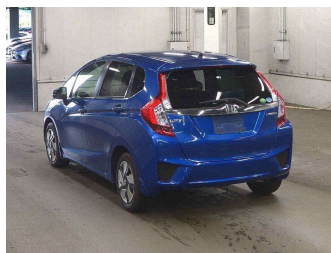

# 2013 Honda Fit HYBRID F PACKAGE

**Purchase Price** **POA**  
Includes GST, Registration & Licensing

Finance may be available on this vehicle. Ask one of our friendly staff for more information.

Gain peace of mind with Mechanical Breakdown Insurance. **Ask us how.**

**Top features**  
None Listed

Body Style

-

Odometer  
**65,157 km**

Engine  
**1500 cc**

Fuel Type  
**Hybrid**

Transmission  
**CVT**

Wheels  
-