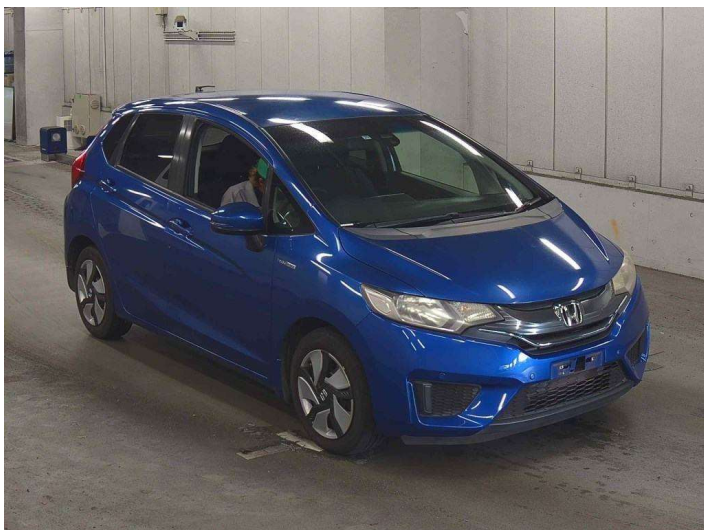

# 2013 Honda Fit HYBRID F PACKAGE

**Purchase Price** **POA**  
Includes GST, Registration & Licensing

Finance may be available on this vehicle. Ask one of our friendly staff for more information.

Gain peace of mind with Mechanical Breakdown Insurance. **Ask us how.**

**Top features**  
None Listed

Body Style

-

Odometer  
**65,157 km**

Engine  
**1500 cc**

Fuel Type  
**Hybrid**

Transmission  
**CVT**

Wheels  
-