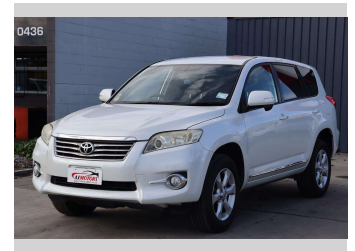

# 2010 Toyota Vanguard 240S 4WD/7 Seater

**Purchase Price** **\$11,980**

Includes GST  
Excludes on-road costs of \$295

Finance may be available on this vehicle. Ask one of our friendly staff for more information.

Body Style  
**4 door, RV/SUV**

Odometer  
**147,200 km**

Engine  
**2360 cc, Internal Combustion**

Fuel Type  
**Petrol**

Transmission  
**Automatic, 4WD**

Wheels  
**17", Factory Alloys**

VIN  
**7AT0H65BX21259242**