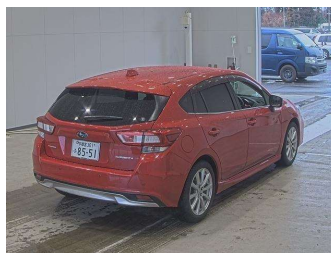

# 2016 Subaru Impreza

**Purchase Price** **POA**  
Includes GST, Registration & Licensing

Finance may be available on this vehicle. Ask one of our friendly staff for more information.

Gain peace of mind with Mechanical Breakdown Insurance. **Ask us how.**

**Top features**  
None Listed

- Body Style  
-
- Odometer  
**109,556 km**
- Engine  
**2000 cc**
- Fuel Type  
**Petrol**
- Transmission  
**CVT**
- Wheels  
-
- VIN  
-
- Interior  
-
- Safety  
-

- Reg No.  
-
- Ext Colour  
**Red**
- History  
**Ex-Overseas**
- Seats  
-
- CO2 Emissions  
-
- Energy Economy  
-