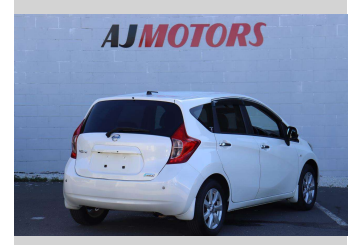

2013 Nissan Note MEDALIST

Purchase Price **\$9,988**
Includes GST
 Excludes on-road costs of \$695

Finance may be available on this vehicle. Ask one of our friendly staff for more information.

Gain peace of mind with Mechanical Breakdown Insurance. **Ask us how.**

Body Style
4 door, Hatchback

Odometer
19,000 km

Engine
1200 cc, Internal Combustion

Fuel Type
Petrol

Transmission
Automatic, Front Wheel

Wheels
15", Factory Alloys

VIN
7AT0DH79X23131039

Interior
grey, Plastic

Safety

Based on 2023 VSRR rating

Reg No.
 -

Ext Colour
Pearl

History
Ex-Overseas

Seats
5 seats, Leather Accented

CO2 Emissions
★★★★☆
119 grams/km

Energy Economy
★★★★☆☆