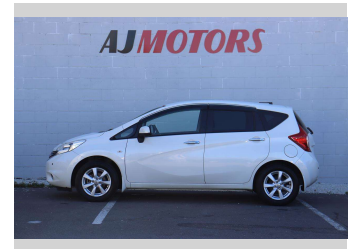

2013 Nissan Note MEDALIST

Purchase Price **\$9,988**
Includes GST
 Excludes on-road costs of \$695

Finance may be available on this vehicle. Ask one of our friendly staff for more information.

Gain peace of mind with Mechanical Breakdown Insurance. **Ask us how.**

Body Style
4 door, Hatchback

Odometer
19,000 km

Engine
1200 cc, Internal Combustion

Fuel Type
Petrol

Transmission
Automatic, Front Wheel

Wheels
15", Factory Alloys

VIN
7AT0DH79X23131039

Interior
grey, Plastic

Safety

Based on 2023 VSRR rating

Reg No.
 -

Ext Colour
Pearl

History
Ex-Overseas

Seats
5 seats, Leather Accented

CO2 Emissions
★★★★☆
119 grams/km

Energy Economy
★★★★☆☆