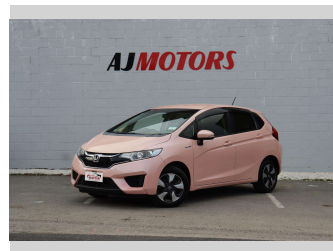

2016 Honda Fit Hybrid Rare Pink colour

Purchase Price **\$13,988**

Includes GST
Excludes on-road costs of \$695

Finance may be available on this vehicle. Ask one of our friendly staff for more information.

Body Style
4 door, Hatchback

Odometer
79,900 km

Engine
1500 cc, Hybrid

Fuel Type
Hybrid

Transmission
Automatic, Front Wheel

Wheels
15", Hubcap

VIN
7AT08G2YX24206408

Interior
Black, Plastic