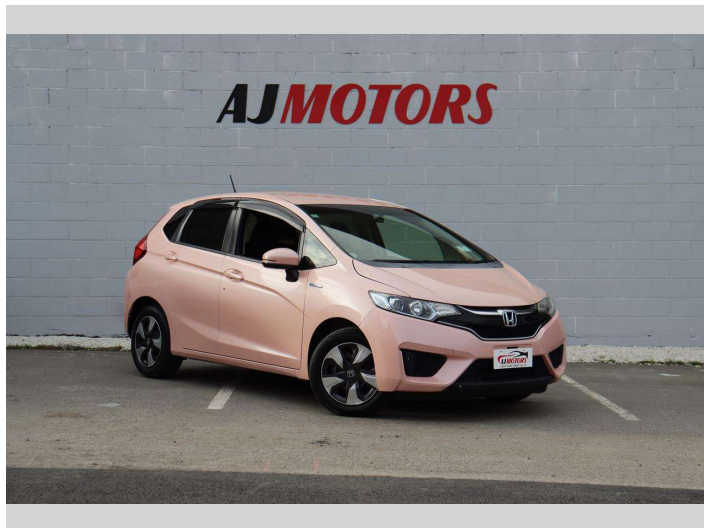

2016 Honda Fit Hybrid Rare Pink colour

Purchase Price **\$13,988**

Includes GST
Excludes on-road costs of \$695

Finance may be available on this vehicle. Ask one of our friendly staff for more information.

Body Style
4 door, Hatchback

Odometer
79,900 km

Engine
1500 cc, Hybrid

Fuel Type
Hybrid

Transmission
Automatic, Front Wheel

Wheels
15", Hubcap

VIN
7AT08G2YX24206408

Interior
Black, Plastic