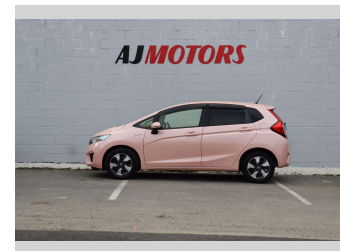

2016 Honda Fit Hybrid Rare Pink colour

Purchase Price **\$13,988**

Includes GST
Excludes on-road costs of \$695

Finance may be available on this vehicle. Ask one of our friendly staff for more information.

Body Style
4 door, Hatchback

Odometer
79,900 km

Engine
1500 cc, Hybrid

Fuel Type
Hybrid

Transmission
Automatic, Front Wheel

Wheels
15", Hubcap

VIN
7AT08G2YX24206408

Interior
Black, Plastic