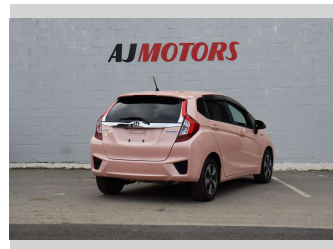

2016 Honda Fit Hybrid Rare Pink colour

Purchase Price **\$13,988**

Includes GST
Excludes on-road costs of \$695

Finance may be available on this vehicle. Ask one of our friendly staff for more information.

Body Style
4 door, Hatchback

Odometer
79,900 km

Engine
1500 cc, Hybrid

Fuel Type
Hybrid

Transmission
Automatic, Front Wheel

Wheels
15", Hubcap

VIN
7AT08G2YX24206408

Interior
Black, Plastic