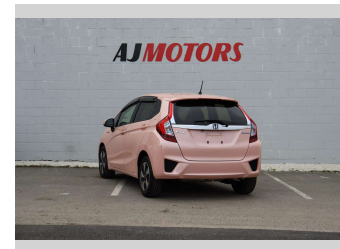

2016 Honda Fit Hybrid Rare Pink colour

Purchase Price **\$13,988**

Includes GST
Excludes on-road costs of \$695

Finance may be available on this vehicle. Ask one of our friendly staff for more information.

Body Style
4 door, Hatchback

Odometer
79,900 km

Engine
1500 cc, Hybrid

Fuel Type
Hybrid

Transmission
Automatic, Front Wheel

Wheels
15", Hubcap

VIN
7AT08G2YX24206408

Interior
Black, Plastic