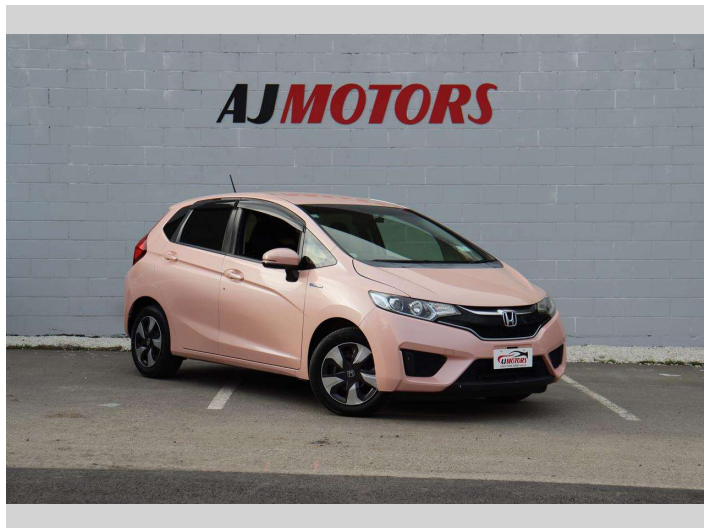

2016 Honda Fit Hybrid Rare Pink colour

Purchase Price **\$13,487**
Includes GST
 Excludes on-road costs of \$695

Finance may be available on this vehicle. Ask one of our friendly staff for more information.

Body Style
4 door, Hatchback

Odometer
79,900 km

Engine
1500 cc, Hybrid

Fuel Type
Hybrid

Transmission
Automatic, Front Wheel

Wheels
15", Hubcap

VIN
7AT08G2YX24206408

Interior
Black, Plastic