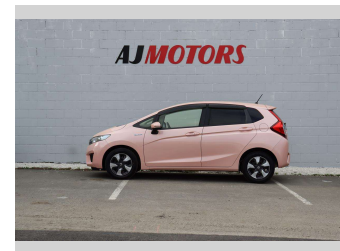

2016 Honda Fit Hybrid Rare Pink colour

Purchase Price **\$13,487**
Includes GST
 Excludes on-road costs of \$695

Finance may be available on this vehicle. Ask one of our friendly staff for more information.

Body Style
4 door, Hatchback

Odometer
79,900 km

Engine
1500 cc, Hybrid

Fuel Type
Hybrid

Transmission
Automatic, Front Wheel

Wheels
15", Hubcap

VIN
7AT08G2YX24206408

Interior
Black, Plastic