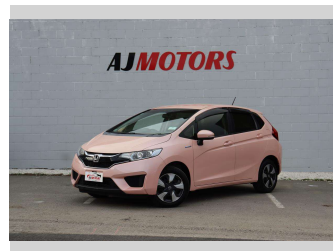

2016 Honda Fit Hybrid Rare Pink colour

Purchase Price **\$13,487**
Includes GST
 Excludes on-road costs of \$695

Finance may be available on this vehicle. Ask one of our friendly staff for more information.

Body Style
4 door, Hatchback

Odometer
79,900 km

Engine
1500 cc, Hybrid

Fuel Type
Hybrid

Transmission
Automatic, Front Wheel

Wheels
15", Hubcap

VIN
7AT08G2YX24206408

Interior
Black, Plastic