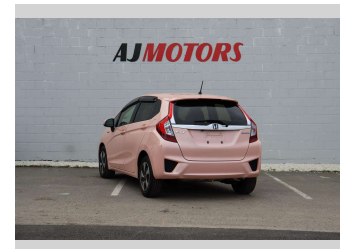

2016 Honda Fit Hybrid Rare Pink colour

Purchase Price **\$13,487**
Includes GST
 Excludes on-road costs of \$695

Finance may be available on this vehicle. Ask one of our friendly staff for more information.

Body Style
4 door, Hatchback

Odometer
79,900 km

Engine
1500 cc, Hybrid

Fuel Type
Hybrid

Transmission
Automatic, Front Wheel

Wheels
15", Hubcap

VIN
7AT08G2YX24206408

Interior
Black, Plastic

Based on 2023 UCSR rating for 14-20 models

Reg No.
 -

Ext Colour
Pink

History
Ex-Overseas

Seats
5 seats, Cloth

CO2 Emissions
 ★★★★★☆
92 grams/km

Energy Economy
 ★★★★★☆
**Annual fuel cost of \$1,530
 3.9L per 100km**