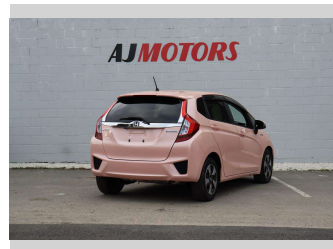

2016 Honda Fit Hybrid Rare Pink colour

Purchase Price **\$13,487**
Includes GST
 Excludes on-road costs of \$695

Finance may be available on this vehicle. Ask one of our friendly staff for more information.

Body Style
4 door, Hatchback

Odometer
79,900 km

Engine
1500 cc, Hybrid

Fuel Type
Hybrid

Transmission
Automatic, Front Wheel

Wheels
15", Hubcap

VIN
7AT08G2YX24206408

Interior
Black, Plastic

Based on 2023 UCSR rating for 14-20 models

Reg No.
 -

Ext Colour
Pink

History
Ex-Overseas

Seats
5 seats, Cloth

CO2 Emissions
 ★★★★★☆
92 grams/km

Energy Economy
 ★★★★★☆
**Annual fuel cost of \$1,530
 3.9L per 100km**