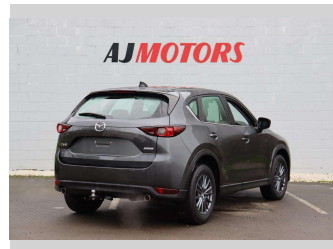

2020 Mazda CX-5 GLX PTR 2.0P/6AT NZ NEW

Purchase Price **\$24,988**
Includes GST
Excludes on-road costs of \$295

Finance may be available on this vehicle. Ask one of our friendly staff for more information.

Body Style
4 door, RV/SUV

Odometer
65,600 km

Engine
1998 cc, Internal Combustion

Fuel Type
Petrol

Transmission
Automatic

Wheels
17", Factory Alloys

VIN
JM0KF2W7A00372725

Interior
Black, Plastic