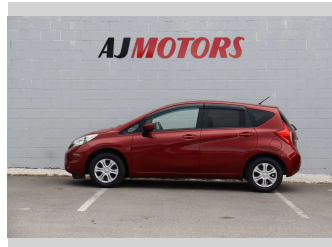

2016 Nissan Note Push button

Purchase Price

\$10,980

Includes GST
Excludes on-road costs of \$695

Finance may be available on this vehicle. Ask one of our friendly staff for more information.

finance
NOW

Gain peace of mind with Mechanical Breakdown Insurance. **Ask us how.**

Body Style

4 door, Hatchback

Odometer

53,100 km

Engine

1200 cc, Internal Combustion

Fuel Type

Petrol

Transmission

Automatic

Wheels

14", Hubcap

VIN

7AT0DH79X24427216

Interior

Black, Plastic