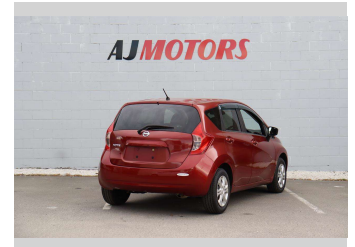

2016 Nissan Note Push button

Purchase Price

\$10,980

Includes GST
Excludes on-road costs of \$695

Finance may be available on this vehicle. Ask one of our friendly staff for more information.

finance
NOW

Gain peace of mind with Mechanical Breakdown Insurance. **Ask us how.**

Body Style

4 door, Hatchback

Odometer

53,100 km

Engine

1200 cc, Internal Combustion

Fuel Type

Petrol

Transmission

Automatic

Wheels

14", Hubcap

VIN

7AT0DH79X24427216

Interior

Black, Plastic