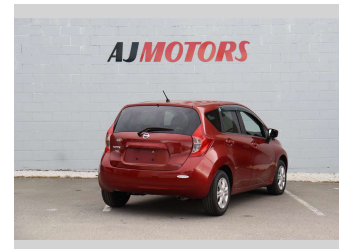

2016 Nissan Note Push button

Purchase Price **\$9,988**

Includes GST
Excludes on-road costs of \$695

Finance may be available on this vehicle. Ask one of our friendly staff for more information.

Gain peace of mind with Mechanical Breakdown Insurance. **Ask us how.**

Body Style
4 door, Hatchback

Odometer
53,100 km

Engine
1200 cc, Internal Combustion

Fuel Type
Petrol

Transmission
Automatic

Wheels
14", Hubcap

VIN
7AT0DH79X24427216

Interior
Black, Plastic