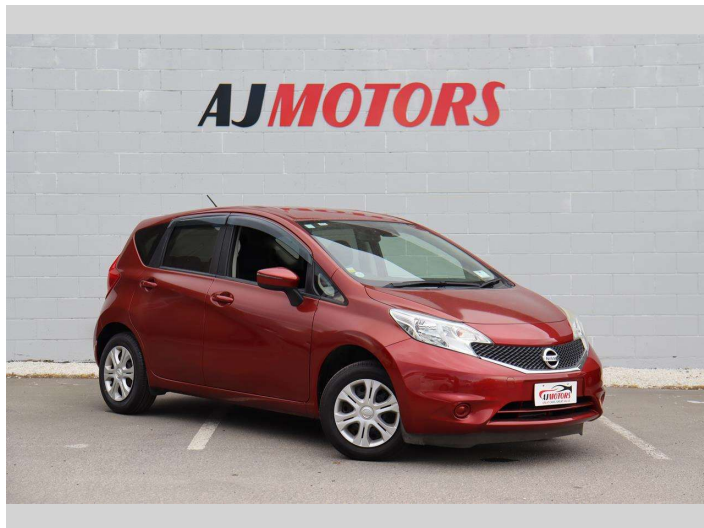

2016 Nissan Note Push button

Purchase Price **\$9,988**

Includes GST
Excludes on-road costs of \$695

Finance may be available on this vehicle. Ask one of our friendly staff for more information.

Gain peace of mind with Mechanical Breakdown Insurance. **Ask us how.**

Top features

- » ABS
- » Air Conditioning
- » Auto air-condition
- » Bluetooth
- » Dynamic Chassis Control
- » Lane Departure Warning
- » Multi-function steering wheel
- » Push button start
- » Smart key system with front door touch sensors

Body Style
4 door, Hatchback

Odometer
53,100 km

Engine
1200 cc, Internal Combustion

Fuel Type
Petrol

Transmission
Automatic

Wheels
14", Hubcap

VIN
7AT0DH79X24427216

Interior
Black, Plastic

Safety

Based on 2023 VSRR rating

Reg No.
-

Ext Colour
Red

History
Ex-Overseas

Seats
5 seats, Cloth

CO2 Emissions
★★★★☆
121 grams/km

Energy Economy
★★★★☆☆