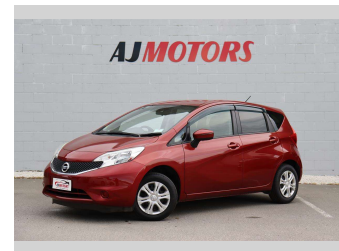

2016 Nissan Note Push button

Purchase Price **\$9,988**

Includes GST
Excludes on-road costs of \$695

Finance may be available on this vehicle. Ask one of our friendly staff for more information.

Gain peace of mind with Mechanical Breakdown Insurance. **Ask us how.**

Body Style
4 door, Hatchback

Odometer
53,100 km

Engine
1200 cc, Internal Combustion

Fuel Type
Petrol

Transmission
Automatic

Wheels
14", Hubcap

VIN
7AT0DH79X24427216

Interior
Black, Plastic

Safety

Based on 2023 VSRR rating

Reg No.
-

Ext Colour
Red

History
Ex-Overseas

Seats
5 seats, Cloth

CO2 Emissions
★★★★☆
121 grams/km

Energy Economy
★★★★☆☆