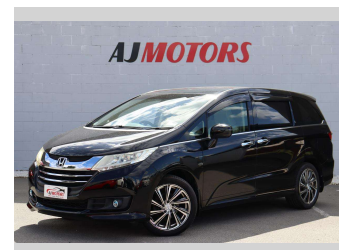

# 2013 Honda Odyssey 7 seats Reverse Camera

**Purchase Price** **\$13,980**

Includes GST  
Excludes on-road costs of \$695

Finance may be available on this vehicle. Ask one of our friendly staff for more information.

Body Style  
**4 door, Station Wagon**

Odometer  
**121,100 km**

Engine  
**2400 cc, Internal Combustion**

Fuel Type  
**Petrol**

Transmission  
**Automatic, 2WD**

Wheels  
**18", Factory Alloys**

VIN  
**7AT08G61X24000136**