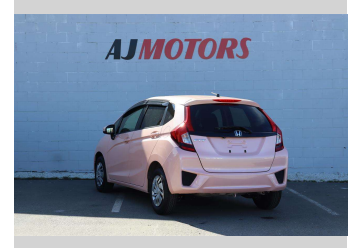

2016 Honda Fit 1.3L

Purchase Price **\$14,980**

Includes GST
Excludes on-road costs of \$695

Finance may be available on this vehicle. Ask one of our friendly staff for more information.

Gain peace of mind with Mechanical Breakdown Insurance. **Ask us how.**

Body Style
4 door, Hatchback

Odometer
33,292 km

Engine
1317 cc, Internal Combustion

Fuel Type
#91 Petrol

Transmission
Automatic, Front Wheel

Wheels
1757014", Hubcap

VIN
7AT08G2YX24212936

Interior
Black, Plastic