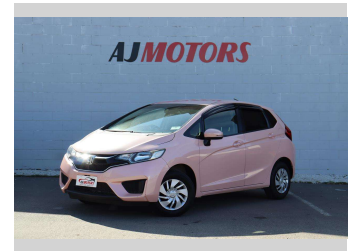

2016 Honda Fit 1.3L

Purchase Price **\$14,980**

Includes GST
Excludes on-road costs of \$695

Finance may be available on this vehicle. Ask one of our friendly staff for more information.

Gain peace of mind with Mechanical Breakdown Insurance. **Ask us how.**

Body Style
4 door, Hatchback

Odometer
33,292 km

Engine
1317 cc, Internal Combustion

Fuel Type
#91 Petrol

Transmission
Automatic, Front Wheel

Wheels
1757014", Hubcap

VIN
7AT08G2YX24212936

Interior
Black, Plastic