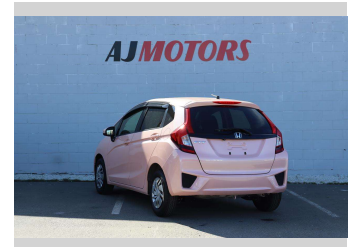

2016 Honda Fit 1.3L

Purchase Price

$13,988

Includes GST
Excludes on-road costs of $695

Finance may be available on this vehicle. Ask one of our friendly staff for more information.

finance
NOW

Gain peace of mind with Mechanical Breakdown Insurance. **Ask us how.**

autosure
INSURANCE

Top features

- » AA Appraised
- » Auto air-condition
- » Auto Fold Mirrors
- » Auto Start Stop
- » Bluetooth
- » Child seat anchor poin...
- » Eco Mode
- » Electric Mirrors (Retr...
- » Heated Seats
- » Keyless entry
- » Multi-function steerin...
- » Push button start
- » Rear Wiper
- » Reversing Camera
- » Smart key system with...
- » Spoiler
- » Wheel Covers

Body Style

4 door, Hatchback

Odometer

33,292 km

Engine

1317 cc, Internal Combustion

Fuel Type

#91 Petrol

Transmission

Automatic, Front Wheel

Wheels

1757014", Hubcap

VIN

7AT08G2YX24212936

Interior

Black, Plastic

Safety

Based on 2023 UCSR rating for 14-20 models

Reg No.

-

Ext Colour

Pink

History

Ex-Overseas

Seats

5 seats, Cloth

CO2 Emissions

★★★★☆

116 grams/km

Energy Economy

★★★★☆☆

Annual fuel cost of $1,960

5L per 100km

Cost per year is an estimate based on petrol price of $2.80 per litre and an average distance of 14000 km. Emissions and Energy Economy figures standardised to 3P WLTP.

Stock ID: 22371

AJ Motors Sockburn | Phone 0800 566 789 | Email sockburn@ajmotors.co.nz
466 Blenheim Road, Sockburn, Christchurch 8042, New Zealand
www.ajmotors.co.nz