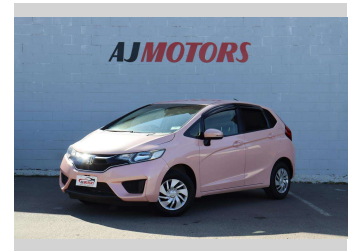

# 2016 Honda Fit 1.3L

Purchase Price

**\$13,988**

Includes GST  
Excludes on-road costs of \$695

Finance may be available on this vehicle. Ask one of our friendly staff for more information.

finance  
**NOW**

Transmission

**Automatic, Front Wheel**

Wheels

**1757014", Hubcap**

VIN

**7AT08G2YX24212936**

Interior

**Black, Plastic**