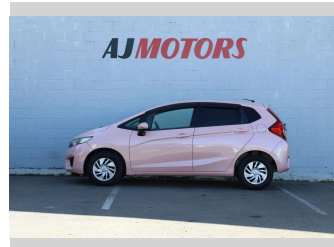

# 2016 Honda Fit 1.3L

Purchase Price

**\$13,988**

Includes GST  
Excludes on-road costs of \$695

Finance may be available on this vehicle. Ask one of our friendly staff for more information.

finance  
**NOW**

Transmission

**Automatic, Front Wheel**

Wheels

**1757014", Hubcap**

VIN

**7AT08G2YX24212936**

Interior

**Black, Plastic**