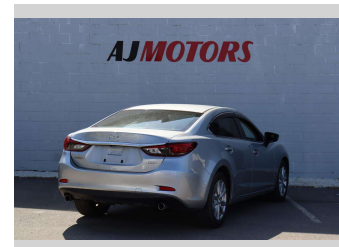

2016 Mazda Ateza SEDAN 20S

Purchase Price

\$15,980

Includes GST
Excludes on-road costs of \$695

Finance may be available on this vehicle. Ask one of our friendly staff for more information.

finance
NOW

Gain peace of mind with Mechanical Breakdown Insurance. **Ask us how.**

Transmission

Automatic

Wheels

17", Factory Alloys

VIN

7AT0C139X24200986

Interior

Black, Plastic