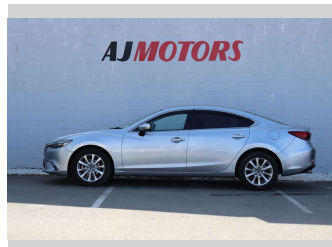

2016 Mazda Ateza SEDAN 20S

Purchase Price

\$15,980

Includes GST
Excludes on-road costs of \$695

Finance may be available on this vehicle. Ask one of our friendly staff for more information.

finance
NOW

Gain peace of mind with Mechanical Breakdown Insurance. **Ask us how.**

Transmission

Automatic

Wheels

17", Factory Alloys

VIN

7AT0C139X24200986

Interior

Black, Plastic