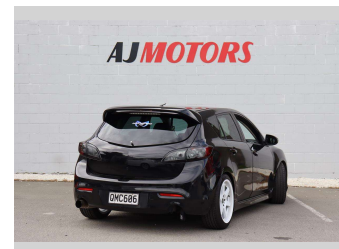

2011 Mazda Axela 6MT / Nice rims

Purchase Price

\$22,980

Includes GST
Excludes on-road costs of \$295

Finance may be available on this vehicle. Ask one of our friendly staff for more information.

finance
NOW

Body Style

4 door, Station Wagon

Odometer

119,000 km

Engine

2300 cc, Internal Combustion

Fuel Type

Petrol

Transmission

6-Speed Manual, Front Wheel

Wheels

18", Custom Alloys

VIN

7AT0C13JX24101447

Interior

Black and Red, Plastic

Seats

5 seats, Leather Accented

CO2 Emissions

★ ★ ☆ ☆ ☆ ☆

257 grams/km

Energy Economy

★ ☆ ☆ ☆ ☆ ☆

Annual fuel cost of \$4,190