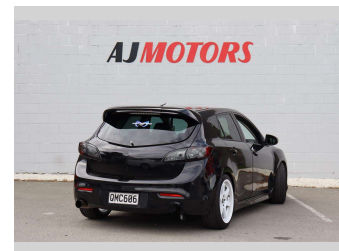

2011 Mazda Axela 6MT / Nice rims

Purchase Price **\$22,980**

Includes GST
Excludes on-road costs of \$295

Finance may be available on this vehicle. Ask one of our friendly staff for more information.

Gain peace of mind with Mechanical Breakdown Insurance. **Ask us how.**

Body Style
4 door, Station Wagon

Odometer
119,000 km

Engine
2300 cc, Internal Combustion

Fuel Type
Petrol

Transmission
6-Speed Manual, Front Wheel

Wheels
18", Custom Alloys

VIN
7AT0C13JX24101447

Interior
Black and Red, Plastic