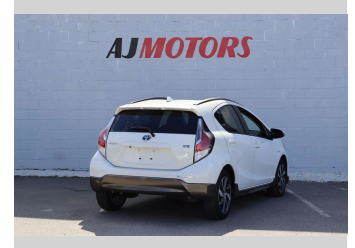

2015 Toyota Aqua X-urban / PUSH START / HALF-

Purchase Price **\$12,988**

Includes GST
Excludes on-road costs of \$695

Finance may be available on this vehicle. Ask one of our friendly staff for more information.

Body Style
4 door, Hatchback

Odometer
124,400 km

Engine
1500 cc, Hybrid

Fuel Type
Hybrid

Transmission
Automatic

Wheels
16", Factory Alloys

VIN
7AT0H65YX24437847

Interior
Black, Plastic

Safety

Based on 2023 UCSR rating for 12-20 models

Reg No.
-

Ext Colour
White

History
Ex-Overseas

Seats
5 seats, Half Leاهر

CO2 Emissions
★★★★☆
92 grams/km

Energy Economy
★★★★☆
Annual fuel cost of \$1,530
3.9L per 100km