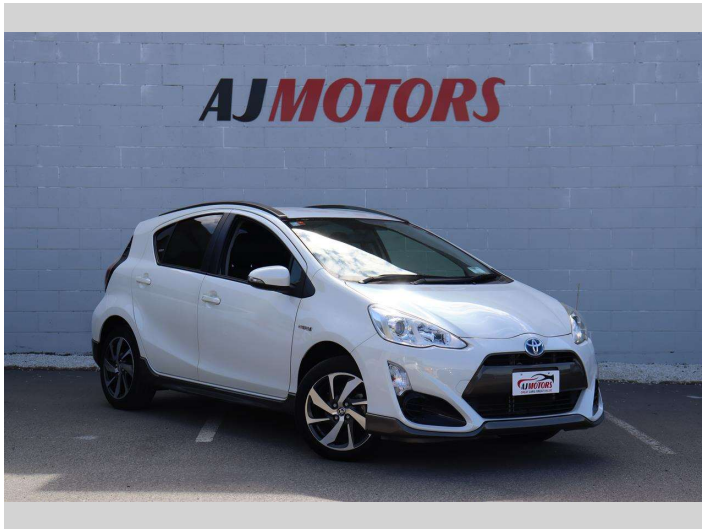

2015 Toyota Aqua X-urban / PUSH START / HALF-

Purchase Price **\$12,988**

Includes GST
Excludes on-road costs of \$695

Finance may be available on this vehicle. Ask one of our friendly staff for more information.

Body Style
4 door, Hatchback

Odometer
124,400 km

Engine
1500 cc, Hybrid

Fuel Type
Hybrid

Transmission
Automatic

Wheels
16", Factory Alloys

VIN
7AT0H65YX24437847

Interior
Black, Plastic

Safety

Based on 2023 UCSR rating for 12-20 models

Reg No.
-

Ext Colour
White

History
Ex-Overseas

Seats
5 seats, Half Leاهر

CO2 Emissions
★★★★☆
92 grams/km

Energy Economy
★★★★☆
Annual fuel cost of \$1,530
3.9L per 100km