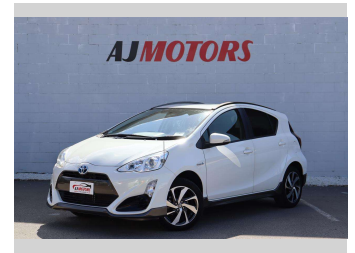

2015 Toyota Aqua X-urban / PUSH START / HALF-

Purchase Price **\$12,988**

Includes GST
Excludes on-road costs of \$695

Finance may be available on this vehicle. Ask one of our friendly staff for more information.

Body Style
4 door, Hatchback

Odometer
124,400 km

Engine
1500 cc, Hybrid

Fuel Type
Hybrid

Transmission
Automatic

Wheels
16", Factory Alloys

VIN
7AT0H65YX24437847

Interior
Black, Plastic

Safety

Based on 2023 UCSR rating for 12-20 models

Reg No.
-

Ext Colour
White

History
Ex-Overseas

Seats
5 seats, Half Leاهر

CO2 Emissions
★★★★☆
92 grams/km

Energy Economy
★★★★☆
Annual fuel cost of \$1,530
3.9L per 100km