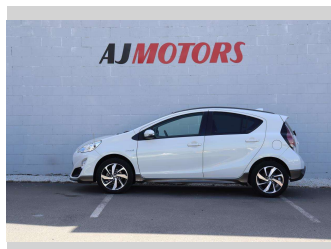

2015 Toyota Aqua X-urban / PUSH START / HALF-

Purchase Price **\$12,988**

Includes GST
Excludes on-road costs of \$695

Finance may be available on this vehicle. Ask one of our friendly staff for more information.

Body Style
4 door, Hatchback

Odometer
124,400 km

Engine
1500 cc, Hybrid

Fuel Type
Hybrid

Transmission
Automatic

Wheels
16", Factory Alloys

VIN
7AT0H65YX24437847

Interior
Black