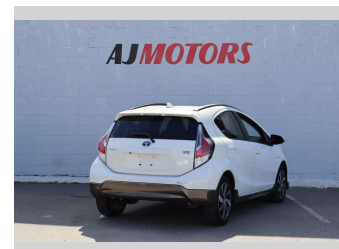

2015 Toyota Aqua X-urban / PUSH START / HALF-

Purchase Price **\$12,988**

Includes GST
Excludes on-road costs of \$695

Finance may be available on this vehicle. Ask one of our friendly staff for more information.

Body Style
4 door, Hatchback

Odometer
124,400 km

Engine
1500 cc, Hybrid

Fuel Type
Hybrid

Transmission
Automatic

Wheels
16", Factory Alloys

VIN
7AT0H65YX24437847

Interior
Black