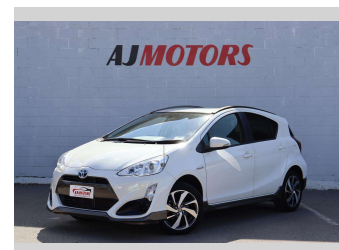

2015 Toyota Aqua X-urban / PUSH START / HALF-

Purchase Price **\$12,988**

Includes GST
Excludes on-road costs of \$695

Finance may be available on this vehicle. Ask one of our friendly staff for more information.

Body Style
4 door, Hatchback

Odometer
124,400 km

Engine
1500 cc, Hybrid

Fuel Type
Hybrid

Transmission
Automatic

Wheels
16", Factory Alloys

VIN
7AT0H65YX24437847

Interior
Black

Safety

Based on 2023 UCSR rating for 12-20 models

Reg No.
-

Ext Colour
White

History
Ex-Overseas

Seats
5 seats

CO2 Emissions
★★★★☆
92 grams/km

Energy Economy
★★★★☆