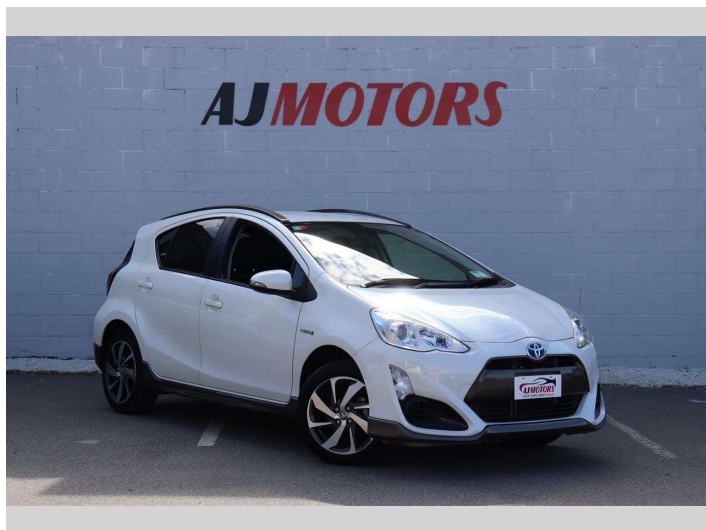

2015 Toyota Aqua X-urban / PUSH START / HALF-

Purchase Price **\$12,988**

Includes GST
Excludes on-road costs of \$695

Finance may be available on this vehicle. Ask one of our friendly staff for more information.

Body Style
4 door, Hatchback

Odometer
124,400 km

Engine
1500 cc, Hybrid

Fuel Type
Hybrid

Transmission
Automatic

Wheels
16", Factory Alloys

VIN
7AT0H65YX24437847

Interior
Black

Safety

Based on 2023 UCSR rating for 12-20 models

Reg No.
-

Ext Colour
White

History
Ex-Overseas

Seats
5 seats

CO2 Emissions
★★★★☆
92 grams/km

Energy Economy
★★★★☆