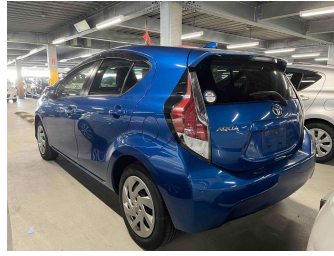

2015 Toyota Aqua

Purchase Price **POA**
Includes GST, Registration & Licensing

Finance may be available on this vehicle. Ask one of our friendly staff for more information.

Gain peace of mind with Mechanical Breakdown Insurance. **Ask us how.**

Top features

None Listed

Body Style
-

Odometer
80,185 km

Engine
1500 cc

Fuel Type
Hybrid

Transmission
CVT

Wheels
-

VIN
-

Interior
-

Safety

Based on 2023 UCSR rating for 12-20 models

Reg No.
-

Ext Colour
Blue

History
Ex-Overseas

Seats
-