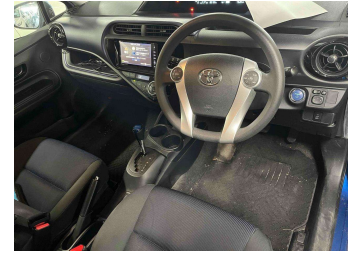

2015 Toyota Aqua

Purchase Price **POA**
Includes GST, Registration & Licensing

Finance may be available on this vehicle. Ask one of our friendly staff for more information.

Gain peace of mind with Mechanical Breakdown Insurance. **Ask us how.**

Top features

None Listed

Body Style
-

Odometer
80,185 km

Engine
1500 cc

Fuel Type
Hybrid

Transmission
CVT

Wheels
-