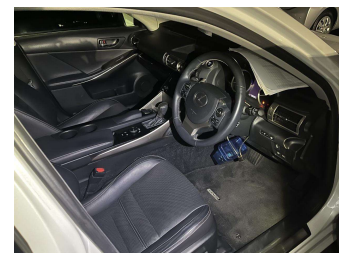

2013 Lexus IS IS300H VER-L

Purchase Price **POA**
Includes GST, Registration & Licensing

Finance may be available on this vehicle. Ask one of our friendly staff for more information.

Gain peace of mind with Mechanical Breakdown Insurance. **Ask us how.**

Top features
None Listed

Body Style
-

Odometer
121,000 km

Engine
2500 cc

Fuel Type
Hybrid

Transmission
CVT

Wheels
-

VIN
-

Interior
-

Safety
-

Reg No.
-

Ext Colour
Pearl

History
Ex-Overseas

Seats
-

CO2 Emissions
-

Energy Economy
-

Stock ID: 23466

AJ Motors East Tamaki | Phone 0800 566 789 | Email easttamaki@ajmotors.co.nz
53 Springs Road, East Tamaki, Auckland 2013, New Zealand
www.ajmotors.co.nz