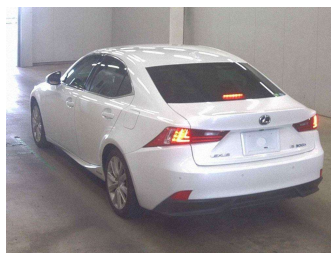

# 2013 Lexus IS IS300H VER-L

**Purchase Price** **POA**  
Includes GST, Registration & Licensing

Finance may be available on this vehicle. Ask one of our friendly staff for more information.

Gain peace of mind with Mechanical Breakdown Insurance. **Ask us how.**

**Top features**  
None Listed

Body Style  
-

Odometer  
**121,000 km**

Engine  
**2500 cc**

Fuel Type  
**Hybrid**

Transmission  
**CVT**

Wheels  
-

VIN  
-