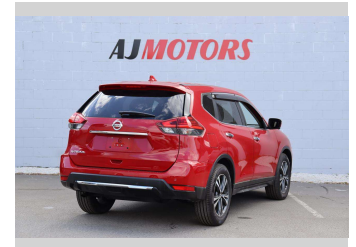

2017 Nissan X-Trail 7 Seater/4WD Pro-poil

Purchase Price **\$25,980**

Includes GST
Excludes on-road costs of \$695

Finance may be available on this vehicle. Ask one of our friendly staff for more information.

Body Style
5 door, RV/SUV

Odometer
53,000 km

Engine
2000 cc, Internal Combustion

Fuel Type
Petrol

Transmission
Automatic

Wheels
2", Factory Alloys

VIN
7AT0DH6LX24071586

Interior
Black, Plastic