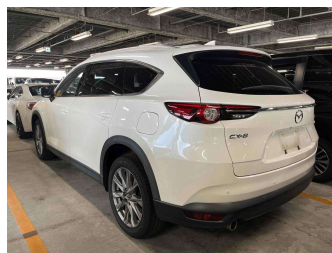

2019 Mazda CX-8 25S PRO ACTIVE

Purchase Price **POA**
Includes GST, Registration & Licensing

Finance may be available on this vehicle. Ask one of our friendly staff for more information.

Gain peace of mind with Mechanical Breakdown Insurance. **Ask us how.**

Top features
None Listed

Body Style	-
Odometer	111,000 km
Engine	2500 cc
Fuel Type	Petrol
Transmission	CVT
Wheels	-
VIN	-
Interior	-
Safety	-

Reg No.	-
Ext Colour	Pearl
History	Ex-Overseas
Seats	-
CO2 Emissions	-
Energy Economy	-