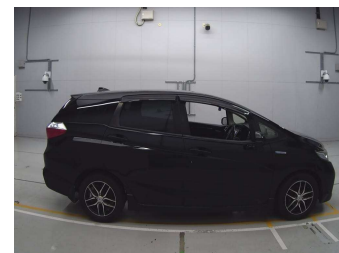

2017 Honda Shuttle HYBRID X HONDA SENSING

Purchase Price **POA**
Includes GST, Registration & Licensing

Finance may be available on this vehicle. Ask one of our friendly staff for more information.

Gain peace of mind with Mechanical Breakdown Insurance. **Ask us how.**

Top features
None Listed

Body Style

-

Odometer

126,000 km

Engine

1500 cc

Fuel Type

Hybrid

Transmission

CVT

Wheels

-

VIN

-

Interior

-

Safety

-

Reg No.

-

Ext Colour

Black

History

Ex-Overseas

Seats

-

CO2 Emissions

-

Energy Economy

-

Stock ID: 24578

AJ Motors East Tamaki | Phone 0800 566 789 | Email easttamaki@ajmotors.co.nz
53 Springs Road, East Tamaki, Auckland 2013, New Zealand
www.ajmotors.co.nz