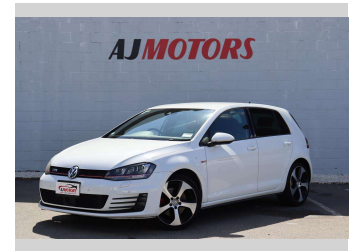

# 2015 Volkswagen Golf GTI MK7

**Purchase Price** **POA**  
Includes GST, Registration & Licensing

Finance may be available on this vehicle. Ask one of our friendly staff for more information.

Gain peace of mind with Mechanical Breakdown Insurance. **Ask us how.**

Body Style  
**4 door, Hatchback**

Odometer  
**72,300 km**

Engine  
**1980 cc, Internal Combustion**

Fuel Type  
**Petrol**

Transmission  
**Auto, 2WD**

Wheels  
**18", Factory Alloys**

VIN  
**WVWZZZAUZFW145860**