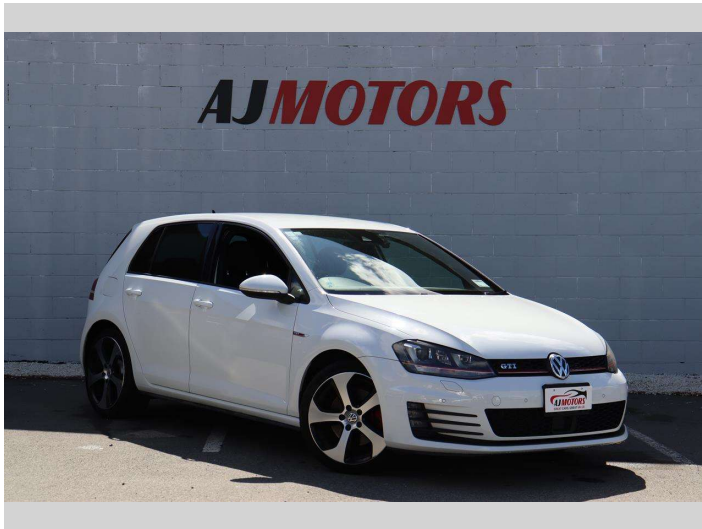

# 2015 Volkswagen Golf GTI MK7

**Purchase Price** **POA**  
Includes GST, Registration & Licensing

Finance may be available on this vehicle. Ask one of our friendly staff for more information.

Gain peace of mind with Mechanical Breakdown Insurance. **Ask us how.**

Body Style  
**4 door, Hatchback**

Odometer  
**72,300 km**

Engine  
**1980 cc, Internal Combustion**

Fuel Type  
**Petrol**

Transmission  
**Auto, 2WD**

Wheels  
**18", Factory Alloys**

VIN  
**WVWZZZAUZFW145860**