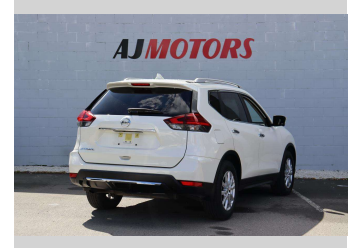

2019 Nissan X-Trail ST-L 2.5P/4WD/NZ NEW

Purchase Price **\$23,988**

Includes GST
Excludes on-road costs of \$295

Finance may be available on this vehicle. Ask one of our friendly staff for more information.

Body Style
4 door, RV/SUV

Odometer
90,200 km

Engine
2500 cc, Internal Combustion

Fuel Type
Petrol

Transmission
Automatic

Wheels
17", Factory Alloys

VIN
JN1TBNT32A0054543

Interior
Black, Plastic