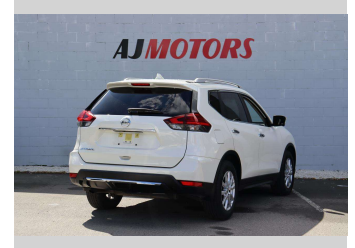

2019 Nissan X-Trail ST-L 2.5P/4WD/NZ NEW

Purchase Price **\$24,980**

Includes GST
Excludes on-road costs of \$295

Finance may be available on this vehicle. Ask one of our friendly staff for more information.

Body Style
4 door, RV/SUV

Odometer
90,200 km

Engine
2500 cc, Internal Combustion

Fuel Type
Petrol

Transmission
Automatic

Wheels
17", Factory Alloys

VIN
JN1TBNT32A0054543

Interior
Black, Plastic