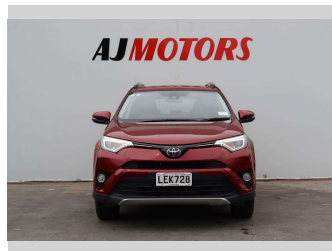

2018 Toyota RAV4 GXL 2.5P/4WD/6AT

Purchase Price **\$17,988**
Includes GST
 Excludes on-road costs of \$295

Finance may be available on this vehicle. Ask one of our friendly staff for more information.

Gain peace of mind with Mechanical Breakdown Insurance. **Ask us how.**

Body Style
4 door, RV/SUV

Odometer
191,061 km

Engine
2494 cc, Internal Combustion

Fuel Type
#91 Petrol

Transmission
6-Speed Automatic, 4WD

Wheels
17", Factory Alloys

VIN
JTMRFFREX0D230829

Interior
Grey, Plastic