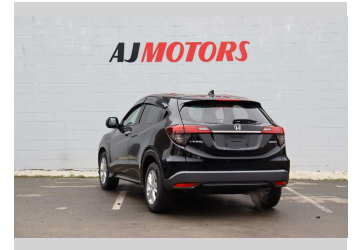

# 2018 Honda Vezel Hybrid X Cruise control

**Purchase Price** **\$23,980**

Includes GST  
Excludes on-road costs of \$695

Finance may be available on this vehicle. Ask one of our friendly staff for more information.

Body Style  
**4 door, RV/SUV**

Odometer  
**88,500 km**

Engine  
**1500 cc, Hybrid**

Fuel Type  
**Hybrid**

Transmission  
**Automatic, 2WD**

Wheels  
**16", Factory Alloys**

VIN  
**7AT08GDHX24306036**

Interior  
**Black, Plastic**