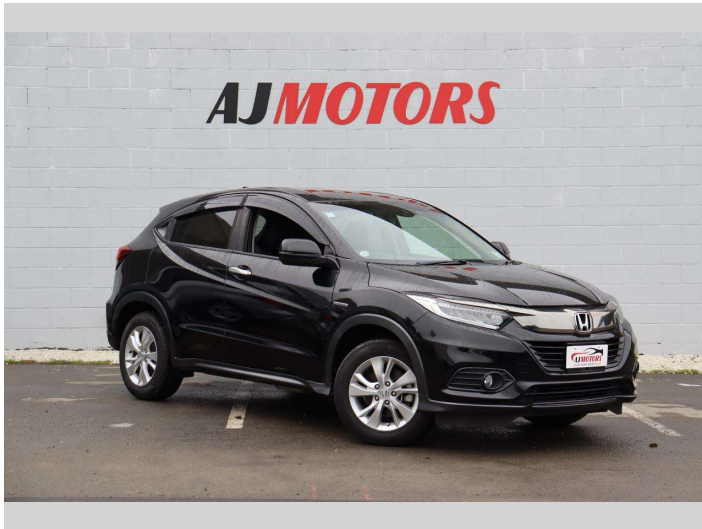

# 2018 Honda Vezel Hybrid X Cruise control

**Purchase Price** **\$23,980**

Includes GST  
Excludes on-road costs of \$695

Finance may be available on this vehicle. Ask one of our friendly staff for more information.

Body Style  
**4 door, RV/SUV**

Odometer  
**88,500 km**

Engine  
**1500 cc, Hybrid**

Fuel Type  
**Hybrid**

Transmission  
**Automatic, 2WD**

Wheels  
**16", Factory Alloys**

VIN  
**7AT08GDHX24306036**

Interior  
**Black, Plastic**