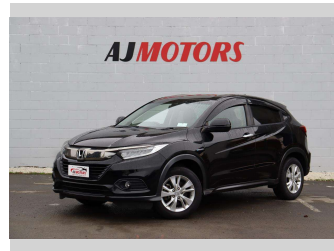

# 2018 Honda Vezel Hybrid X Cruise control

**Purchase Price** **\$23,980**

Includes GST  
Excludes on-road costs of \$695

Finance may be available on this vehicle. Ask one of our friendly staff for more information.

Body Style  
**4 door, RV/SUV**

Odometer  
**88,500 km**

Engine  
**1500 cc, Hybrid**

Fuel Type  
**Hybrid**

Transmission  
**Automatic, 2WD**

Wheels  
**16", Factory Alloys**

VIN  
**7AT08GDHX24306036**

Interior  
**Black, Plastic**