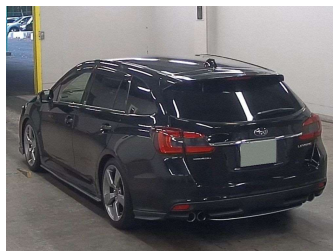

2014 Subaru Levorg 2.0GT-S EYESIGHT

Purchase Price
Includes GST, Registration & Licensing

POA

Finance may be available on this vehicle. Ask one of our friendly staff for more information.

Gain peace of mind with Mechanical Breakdown Insurance. **Ask us how.**

Top features
None Listed

Body Style

-

Odometer

37,000 km

Engine

2000 cc

Fuel Type