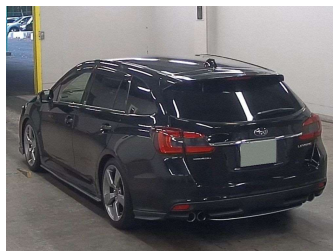

# 2014 Subaru Levorg 2.0GT-S EYESIGHT

**Purchase Price** **POA**  
Includes GST, Registration & Licensing

Finance may be available on this vehicle. Ask one of our friendly staff for more information.

Gain peace of mind with Mechanical Breakdown Insurance. **Ask us how.**

**Top features**  
None Listed

Body Style	-	Reg No.	-
Odometer	<b>37,000 km</b>	Ext Colour	<b>Black</b>
Engine	<b>2000 cc</b>	History	<b>Ex-Overseas</b>
Fuel Type	<b>Petrol</b>	Seats	-
Transmission	<b>Paddle Shift</b>	CO2 Emissions	★★★★☆
Wheels	-	<b>195 grams/km</b>	
VIN	-	Energy Economy	★★☆☆☆☆
Interior	-	<b>Annual fuel cost of \$3,290</b>	
Safety		<b>8.4L per 100km</b>	
	Based on 2024 VSRR rating	Cost per year is an estimate based on petrol price of \$2.80 per litre and an average distance of 14000 km. Emissions and Energy Economy figures standardised to 3P WLTP.	