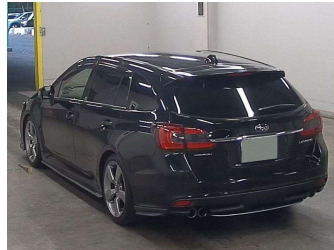

2014 Subaru Levorg 2.0GT-S EYESIGHT

Purchase Price **POA**
Includes GST, Registration & Licensing

Finance may be available on this vehicle. Ask one of our friendly staff for more information.

Gain peace of mind with Mechanical Breakdown Insurance. **Ask us how.**

Top features

None Listed

Body Style
-

Odometer
37,000 km

Engine
2000 cc

Fuel Type
Petrol

Transmission
Paddle Shift

Wheels
-