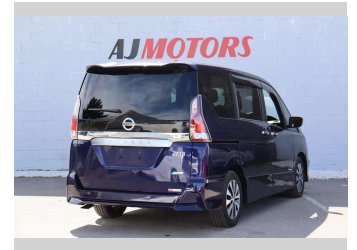

2016 Nissan Serena Facelift model Highway Star

Purchase Price **\$18,980**

Includes GST
Excludes on-road costs of \$695

Finance may be available on this vehicle. Ask one of our friendly staff for more information.

Body Style
4 door, Van

Odometer
74,300 km

Engine
2000 cc, Hybrid

Fuel Type
Hybrid

Transmission
Automatic

Wheels
16", Factory Alloys

VIN
7AT0DH3FX24010840

Interior
Black, Plastic

Safety

Based on 2023 VSRR rating

Reg No.
-

Ext Colour
NAVYBLUE

History
Ex-Overseas

Seats
8 seats, Cloth

CO2 Emissions
★★★★☆
160 grams/km

Energy Economy
★★☆☆☆
Annual fuel cost of \$2,670
6.8L per 100km