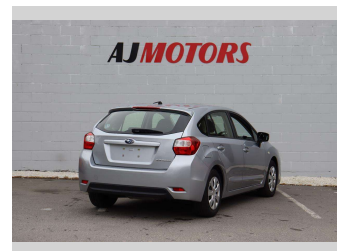

# 2015 Subaru Impreza Low Mileage

**Purchase Price** **\$13,980**

Includes GST  
Excludes on-road costs of \$695

Finance may be available on this vehicle. Ask one of our friendly staff for more information.

Odometer  
**36,900 km**

Engine  
**1600 cc, Internal Combustion**

Fuel Type  
**Petrol**

Transmission  
**Automatic**

Wheels  
**15", Hubcap**

VIN  
**7AT0GF09X24029645**

Interior  
**Black, Plastic**

Safety  
  
Based on 2023 UCSR rating for 12-16 models